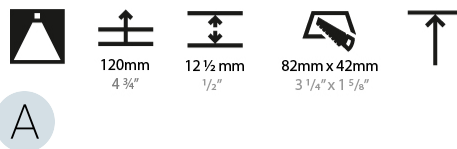

GENERAL

Series: Magiq
 Subseries: Magiq 2 Cell
 Brand: Prolicht
 Division: Architectural
 Mounting Type: Trimless
 Mounting Location: Ceiling
 Subcategory: Downlight

PHYSICAL

Shape: Rectangle
 Length (mm): 70
 Length (in): 2 ¾
 Width (mm): 35
 Width (in): 1 ⅜
 Height (mm): 65
 Height (in): 2 ⅙
 Ceiling Thickness (mm): 12.5
 Ceiling Thickness (in): 1/2
 Min. Recessing Depth (mm): 100
 Min. Recessing Depth (in): 3 ⅙
 Light Distribution: Downlight
 Weight (kg): 0.241
 Weight (lbs): 0.53
 Fixture Finish: BLK / WHI
 Fixture Material: Aluminum Die Cast
 Cut-out Measurements: 82mm / 3 1/4" x 42mm / 1 5/8"
 Upon Request: Unique Ceiling Thickness

LED

Number of LEDs: 2
 Color Temperature (°K): 2700 / 3000 / 3500 / 4000
 Max. Delivered Lumen (lm): 314 / 342 / 350 / 357
 Nominal Lumen (lm): 440 / 480 / 490 / 500
 CRI: >90 CRI
 Lamp Life (hrs): 50000
 Upon Request: Special Color Temperature

OPTICAL

Reflector°: 8 / 18 / 34
 Upon Request: Special Beam Angles

RATINGS AND CERTIFICATIONS

Certified By: CSA Certified to UL and CSA Standards
 IP rating: IP20

MAGIQ 2 CELL TRIMLESS

A35616-

PROJECT _____

GENERAL

Series: Magiq
 Subseries: Magiq 2 Cell
 Brand: Prolicht
 Division: Architectural
 Mounting Type: Recessed
 Mounting Location: Ceiling
 Subcategory: Downlight

PHYSICAL

Shape: Rectangle
 Length (mm): 80
 Length (in): 3 1/8
 Width (mm): 45
 Width (in): 1 3/4
 Height (mm): 64
 Height (in): 2 1/2
 Ceiling Thickness (mm): 10 / 12.5 / 15 / 25 / 30
 Ceiling Thickness (in): 3/8 or 1/2 or 9/16 or 1 or 1 3/16
 Min. Recessing Depth (mm): 100
 Min. Recessing Depth (in): 3 15/16
 Light Distribution: Downlight
 Weight (kg): 0.145
 Weight (lbs): 0.32
 Fixture Finish: SSR / BKV / CWI / CRY / HAB / UFT / ITA / RUA / FTG / MYG / LOD / PUS / FRO / FUP / KIA / POP / BLS / SPG / MEY / GOH / GUM / CHC / COM / ABZ / JAG / OBR / MOS / ROR
 Holder Finish: WHI / BLK
 Fixture Material: Aluminum Die Cast
 Cut-out Measurements: 73mm / 2 7/8" x 38mm / 1 1/2"