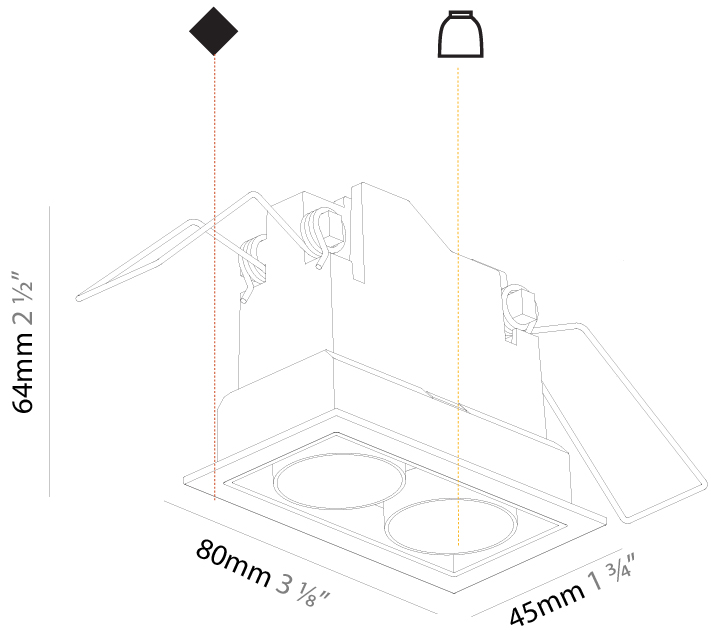

PHYSICAL

Shape: Rectangle
Length (mm): 80
Length (in): 3 1/8
Width (mm): 45
Width (in): 1 3/4
Height (mm): 64
Height (in): 2 1/2
Ceiling Thickness (mm): 10 / 12.5 / 15 / 25 / 30
Ceiling Thickness (in): 3/8 or 1/2 or 9/16 or 1 or 1 3/16
Min. Recessing Depth (mm): 100
Min. Recessing Depth (in): 3 15/16
Light Distribution: Downlight
Weight (kg): 0.145
Weight (lbs): 0.32
Fixture Finish: SSR / BKV / CWI / CRY / HAB / UFT / ITA / RUA / FTG / MYG / LOD / PUS / FRO / FUP / KIA / POP / BLS / SPG / MEY / GOH / GUM / CHC / COM / ABZ / JAG / OBR / MOS / ROR
Holder Finish: WHI / BLK
Fixture Material: Aluminum Die Cast
Cut-out Measurements: 73mm / 2 7/8" x 38mm / 1 1/2"

ELECTRICAL

Lamp Type: LED (Zhaga Standard)
Input Wattage (W): 7.7
Total Output Wattage (W): 6.6
Dimming: Tri-Mode (Non-Dimming and Phase Dimming (120Vac only) and 0-10V Dimming)
Driver Included: No
Driver Location: Remote
Driver Type: Constant Current - Universal
Driver Class: Class 2
Input Voltage (V): 120 - 277
Constant Current (MA): 1050

LED

Number of LEDs: 2
Color Temperature (°K): 2700 / 3000 / 3500 / 4000
Max. Delivered Lumen (lm): 390 / 410 / 421 / 430
Nominal Lumen (lm): 440 / 465 / 470 / 480
CRI: >90 CRI
Lamp Life (hrs): 50000

OPTICAL

Reflector: 8 / 18 / 34

RATINGS AND CERTIFICATIONS

Certified By: CSA Certified to UL and CSA Standards
IP rating: IP20