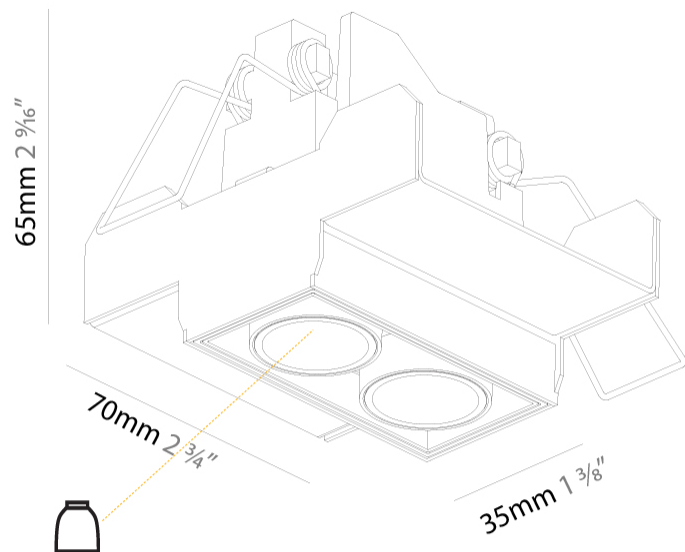

GENERAL

Series: Magiq
Subseries: Magiq 2 Cell
Brand: Prolicht
Division: Architectural
Mounting Type: Trimless
Mounting Location: Ceiling
Subcategory: Downlight

PHYSICAL

Shape: Rectangle
Length (mm): 70
Length (in): 2 ¾
Width (mm): 35
Width (in): 1 ⅜
Height (mm): 65
Height (in): 2 ⅙
Ceiling Thickness (mm): 12.5
Ceiling Thickness (in): 1/2
Min. Recessing Depth (mm): 100
Min. Recessing Depth (in): 3 ⅙
Light Distribution: Downlight
Weight (kg): 0.241
Weight (lbs): 0.53
Fixture Finish: BLK / WHI
Fixture Material: Aluminum Die Cast
Cut-out Measurements: 82mm / 3 1/4" x 42mm / 1 5/8"
Upon Request: Unique Ceiling Thickness

ELECTRICAL

Lamp Type: LED (Zhaga Standard)
Input Wattage (W): 9
Total Output Wattage (W): 8.2
Dimming: Tri-Mode (Non-Dimming and Phase Dimming (120Vac only) and 0-10V Dimming)
Driver Included: No
Driver Location: Remote
Driver Type: Constant Current - Universal
Driver Class: Class 2
Input Voltage (V): 120 - 277
Constant Current (MA): 1050

LED

Number of LEDs: 2
Color Temperature (°K): 2700 / 3000 / 3500 / 4000
Max. Delivered Lumen (lm): 314 / 342 / 350 / 357
Nominal Lumen (lm): 440 / 480 / 490 / 500
CRI: >90 CRI
Lamp Life (hrs): 50000
Upon Request: Special Color Temperature

OPTICAL

Reflector°: 8 / 18 / 34
Upon Request: Special Beam Angles

RATINGS AND CERTIFICATIONS

Certified By: CSA Certified to UL and CSA Standards
IP rating: IP20