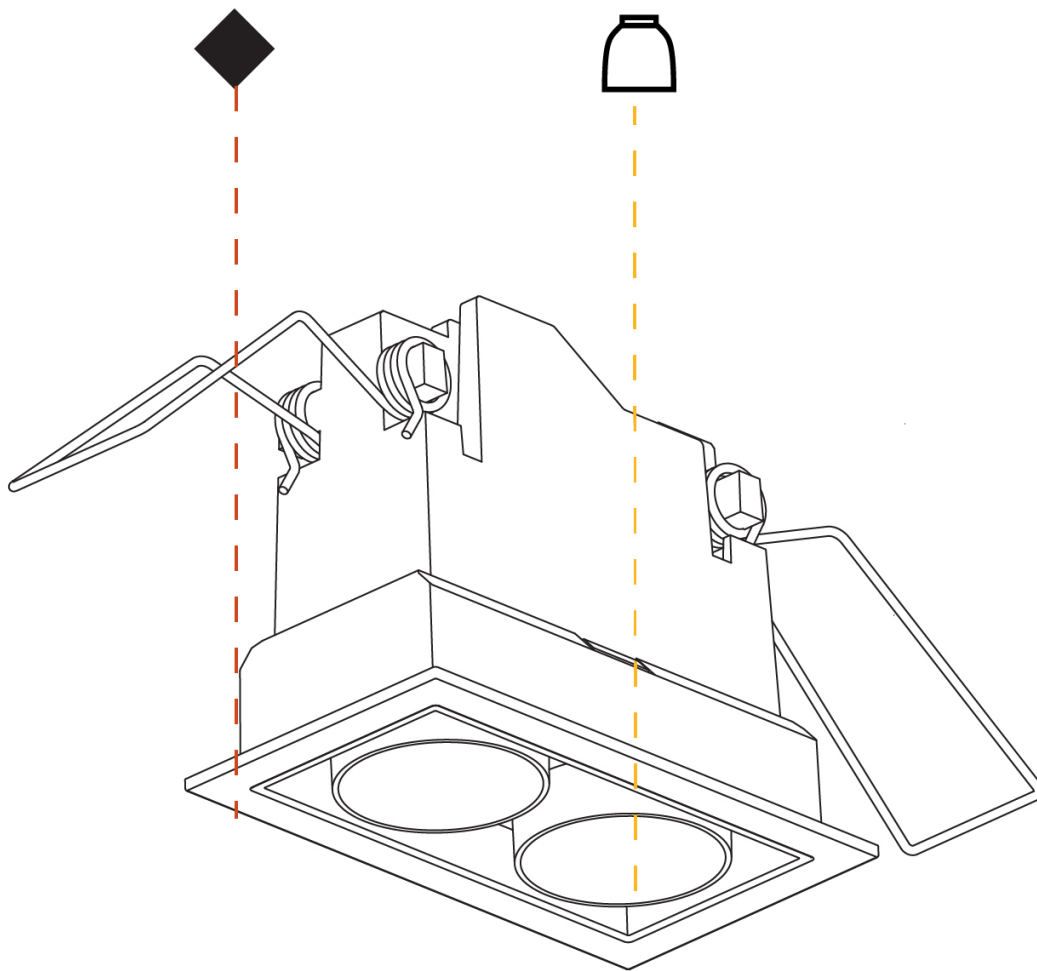

MAGIQ 2 CELL RECESSED

A35631-

PROJECT	_____
TYPE	_____
SPECIFIER	_____
QUANTITY	_____
DATE	_____